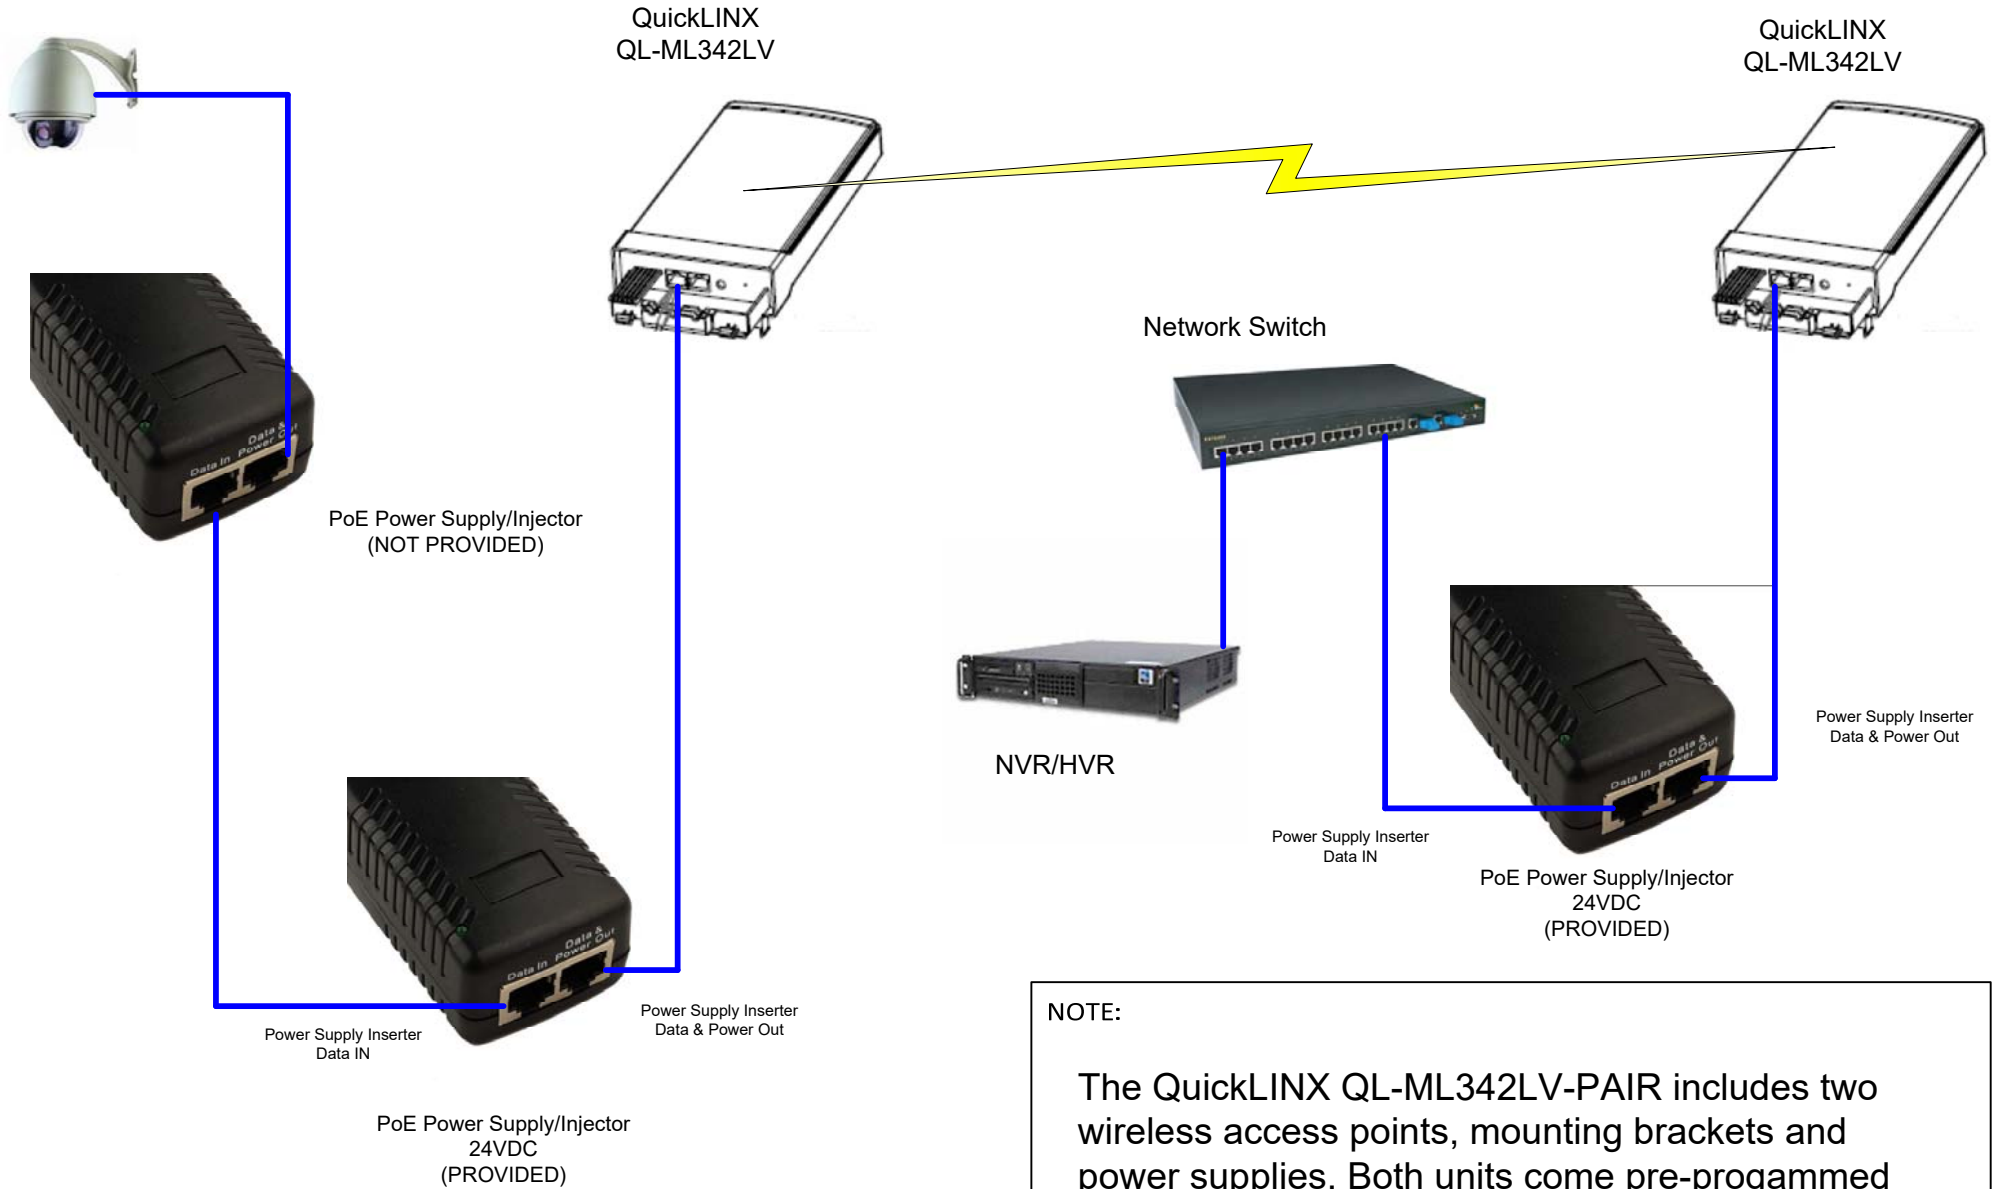

Camera End

Head End

NOTE:

The QuickLINX QL-ML342LV-PAIR includes two wireless access points, mounting brackets and power supplies. Both units come pre-programmed