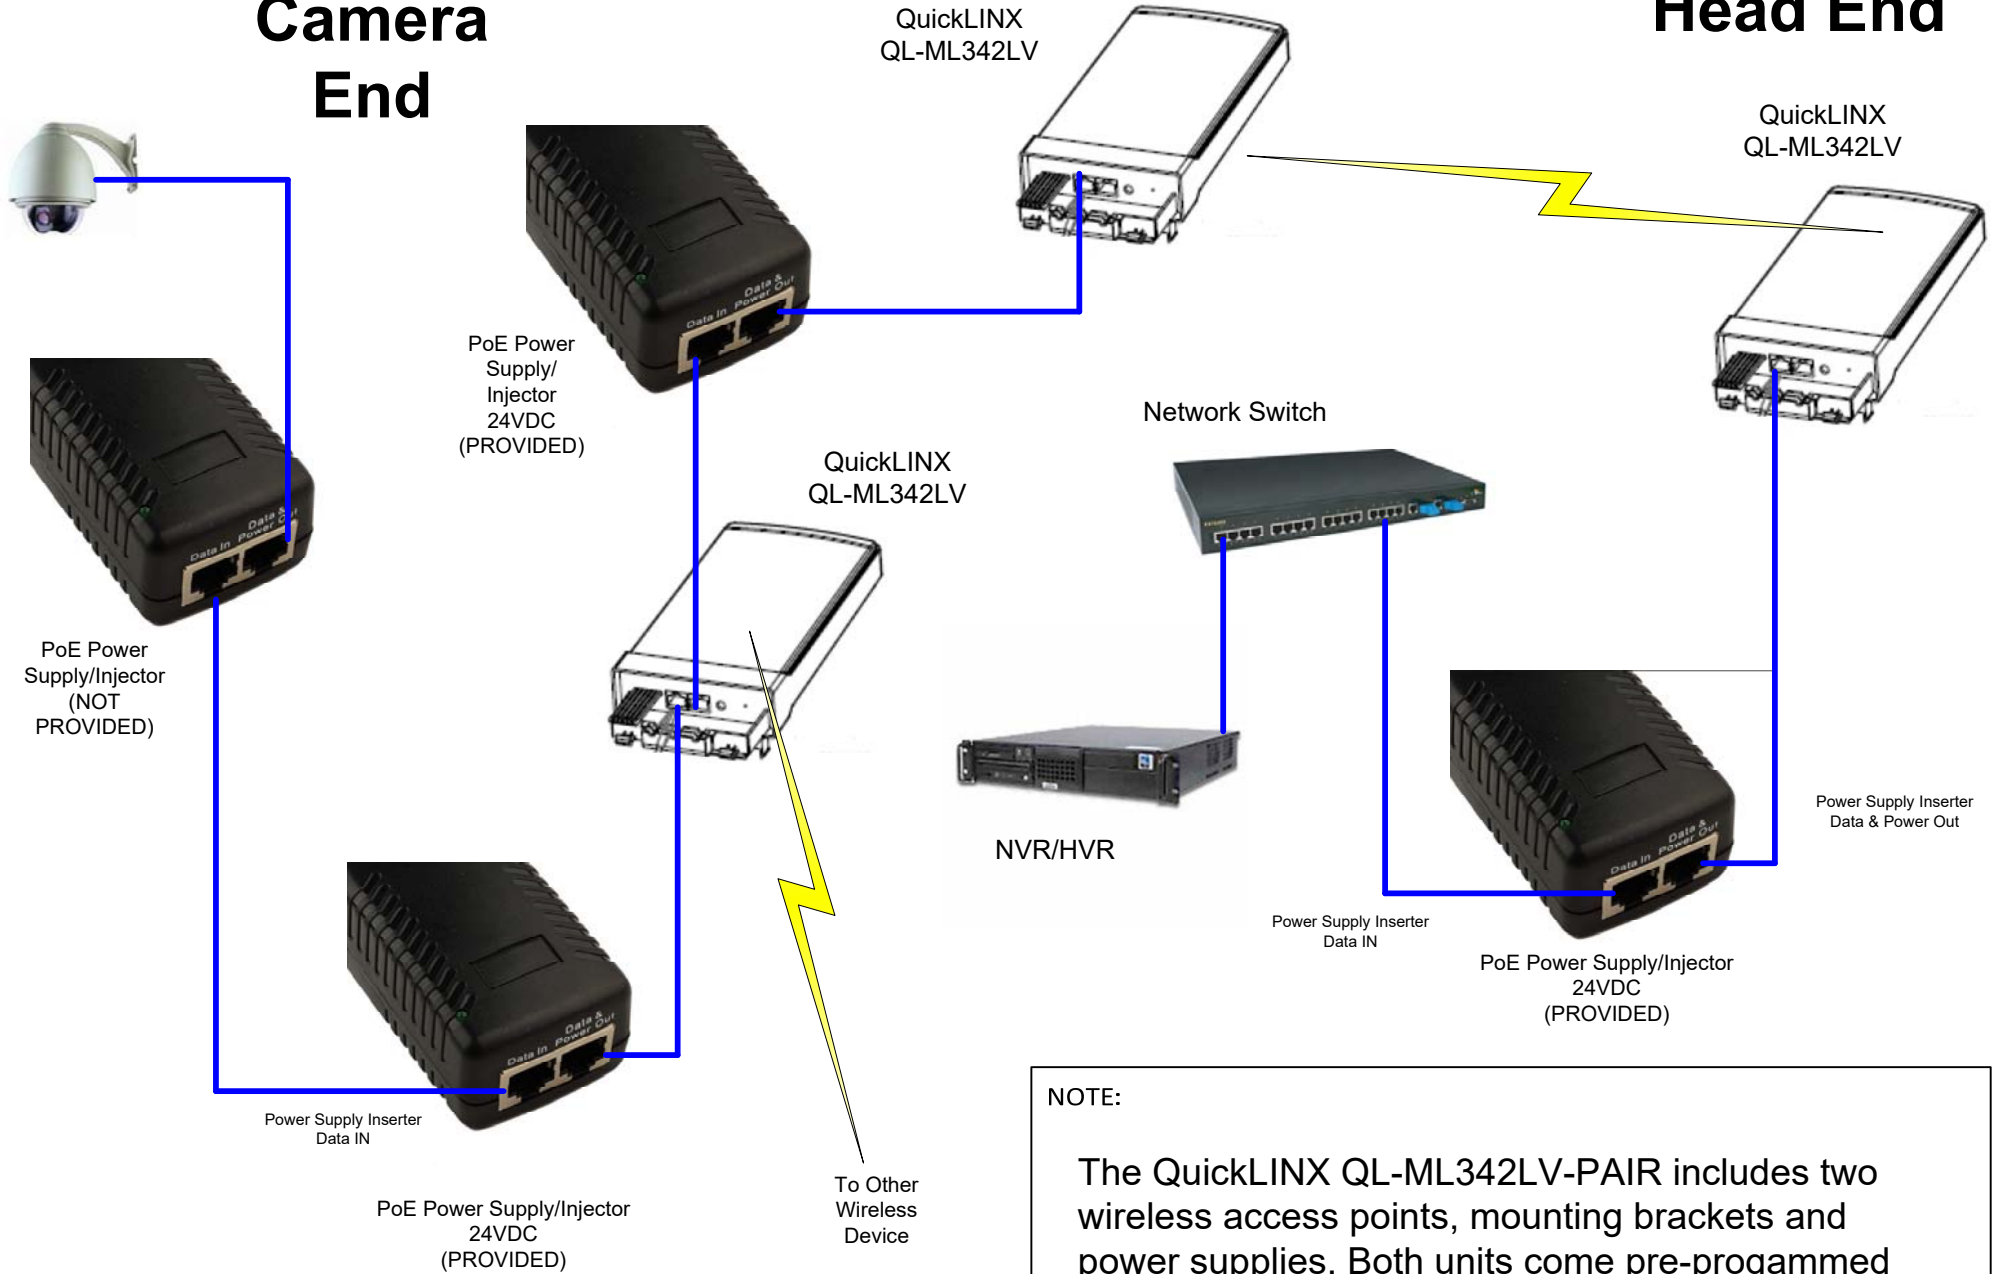

Camera End

Head End

NOTE:

The QuickLINX QL-ML342LV-PAIR includes two wireless access points, mounting brackets and power supplies. Both units come pre-programmed